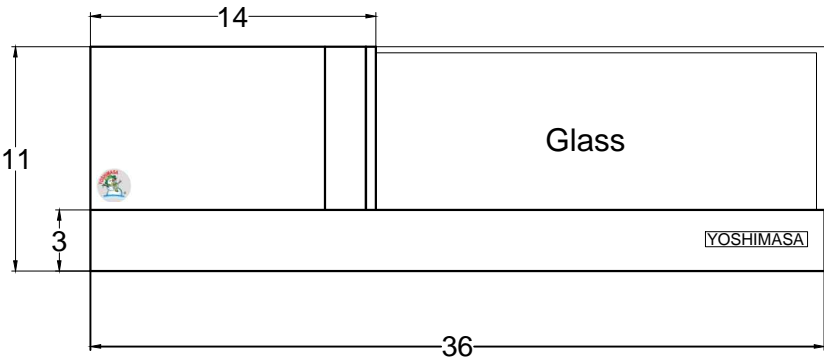

Front view

Right side view

Rear view

Left side view

EICHI- 3L

Unit	Inch	Scale	1:1
------	------	-------	-----