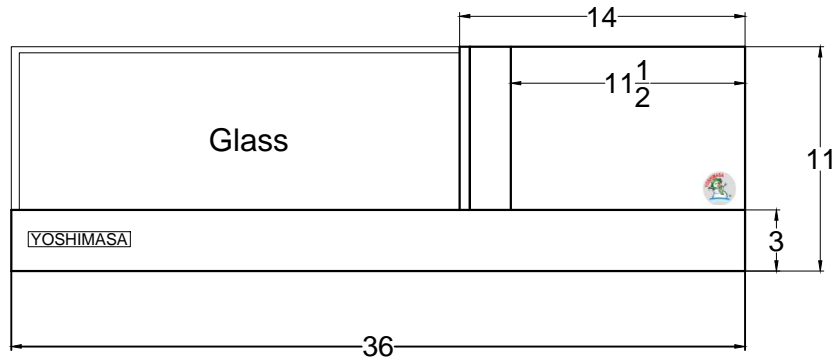

Front view

Right side view

Rear view

Left side view

EICHI- 3R

Unit	Inch	Scale	1:1
------	------	-------	-----