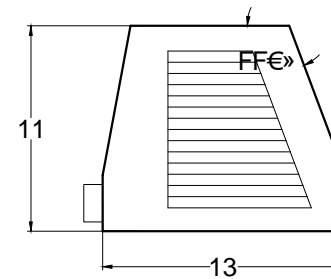

Front view

Right side view

Rear view

Left side view

Power Line,
5 foot Long

EICHI- 4L

Unit	Inch	Scale	1:1
------	------	-------	-----