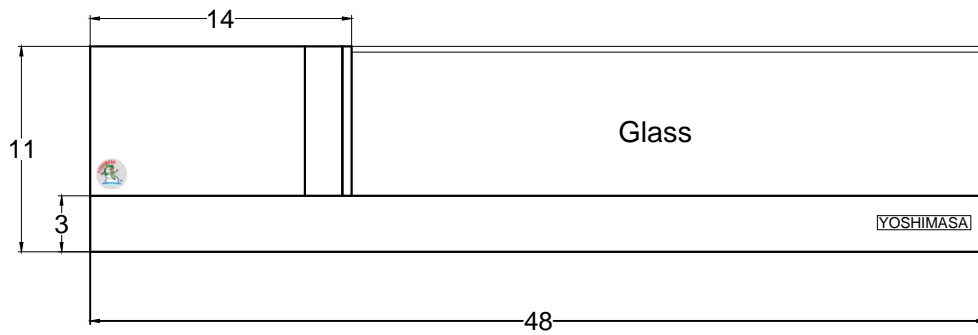

Front view

Right side view

Rear view

Left side view

Power Line,
5 foot Long

EICHI- 4L

Unit	Inch	Scale	1:1
------	------	-------	-----