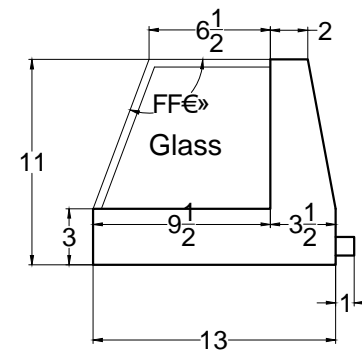

Front view

Right side view

Rear view

Left side view

Power Line,
5 foot Long

EICHI- 4L

Unit	Inch	Scale	1:1
------	------	-------	-----