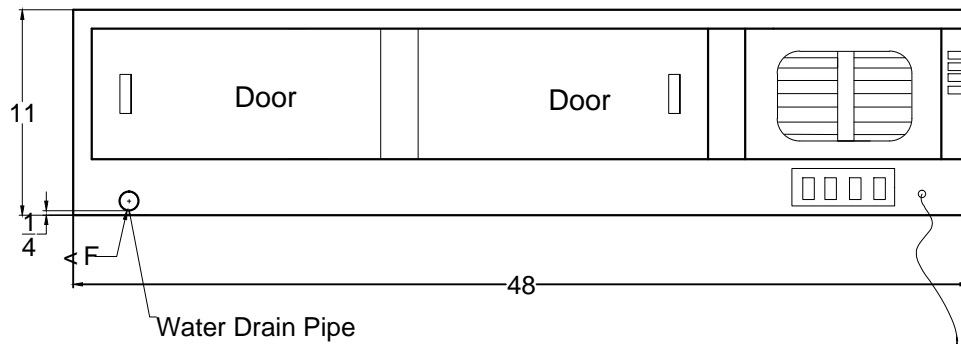

Front view

Right side view

Rear view

Left side view

Power Line,
5 foot Long

EICHI- 4L

Unit	Inch	Scale	1:1
------	------	-------	-----