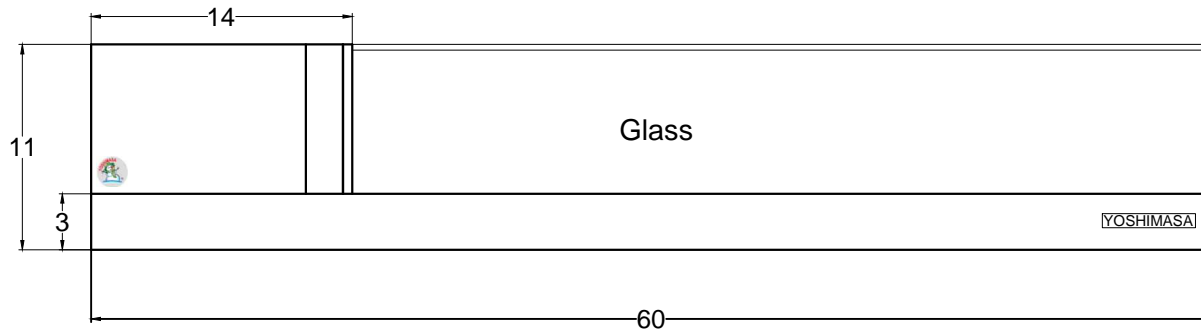

Front view

Right side view

Rear view

Left side view

EICHI- 5L

Unit	Inch	Scale	1:1
------	------	-------	-----