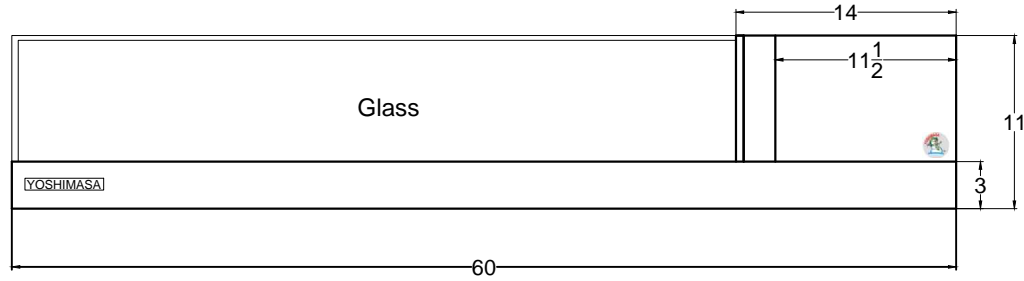

Front view

Right side view

Rear view

Power Line,  
5 foot Long

Left side view

EICHI- 5R

Unit	Inch	Scale	1:1
------	------	-------	-----