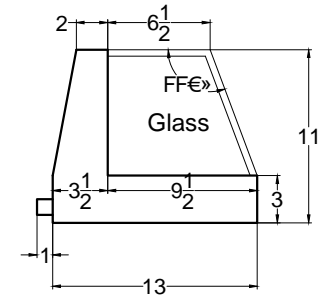

Front view

Right side view

Rear view

Power Line,  
5 foot Long

Left side view

EICHI- 5R

Unit	Inch	Scale	1:1
------	------	-------	-----