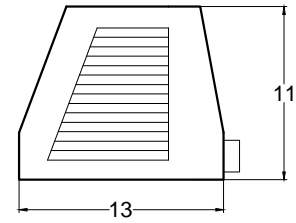

Front view

Right side view

Rear view

Power Line,  
5 foot Long

Left side view

EICHI- 5R

Unit	Inch	Scale	1:1
------	------	-------	-----