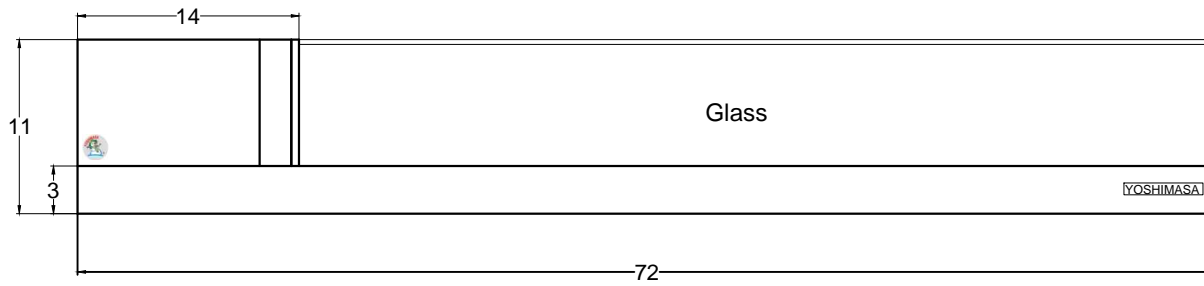

Front view

Right side view

Rear view

Left side view

EICHI- 6L

Unit	Inch	Scale	1:1
------	------	-------	-----