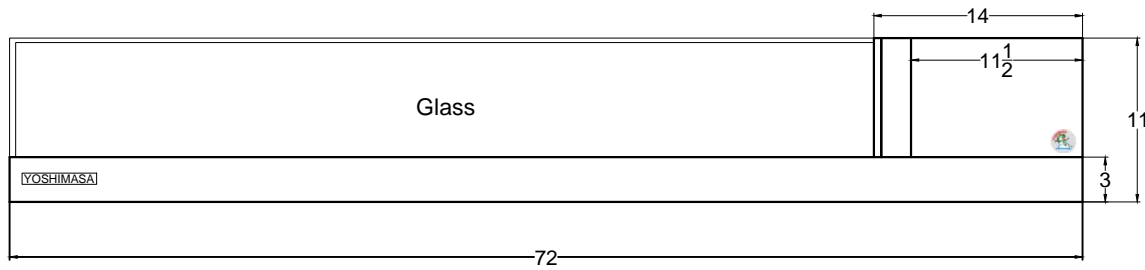

Front view

Right side view

Rear view

Power Line,
5 foot Long

Left side view

EICHI- 6R

Unit	Inch	Scale	1:1
------	------	-------	-----