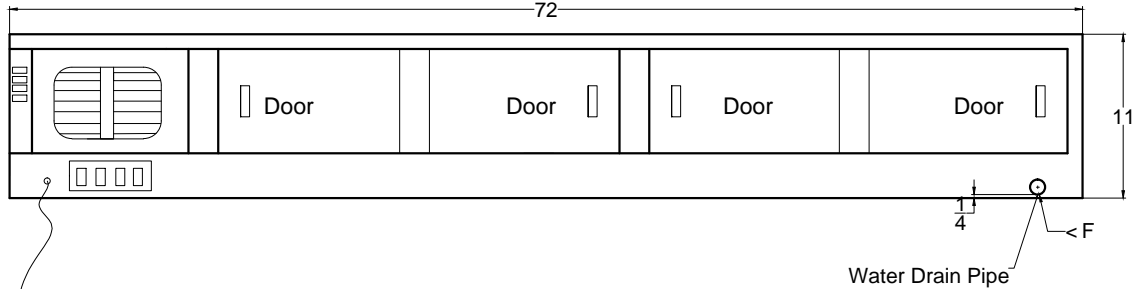

Front view

Right side view

Rear view

Power Line,
5 foot Long

Left side view

EICHI- 6R

Unit	Inch	Scale	1:1
------	------	-------	-----