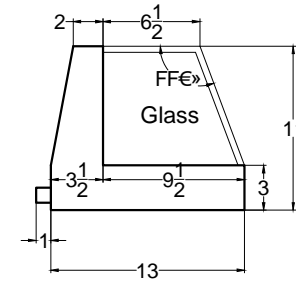

Front view

Right side view

Rear view

Power Line,
5 foot Long

Left side view

EICHI- 6R

Unit	Inch	Scale	1:1
------	------	-------	-----