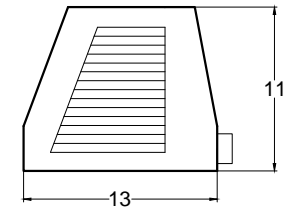

Front view

Right side view

Rear view

Power Line,
5 foot Long

Left side view

EICHI- 6R

Unit	Inch	Scale	1:1
------	------	-------	-----