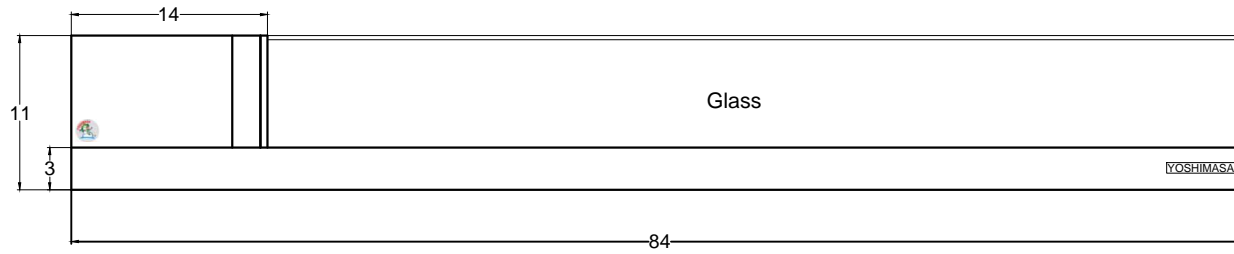

Front view

Right side view

Rear view

Left side view

Power Line,  
5 foot Long

<b>EICHI- 7L</b>			
Unit	Inch	Scale	1:1