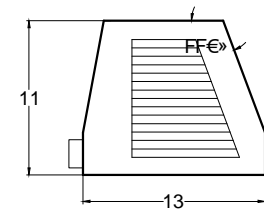

Front view

Right side view

Rear view

Left side view

Power Line,  
5 foot Long

<b>EICHI- 7L</b>			
Unit	Inch	Scale	1:1