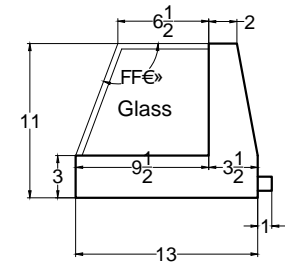

Front view

Right side view

Rear view

Left side view

Power Line,  
5 foot Long

<b>EICHI- 7L</b>			
Unit	Inch	Scale	1:1