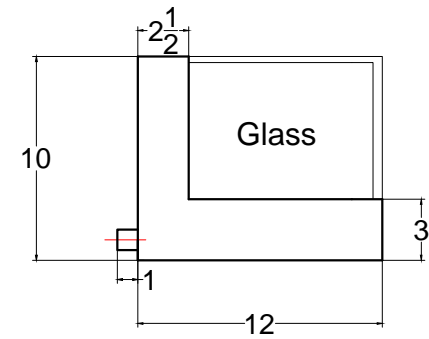

Front view

Right side view

Rear view

Power Line,  
5 foot Long

Water Drain Pipe

Left side view

**GARASU- 4R**

Unit	Inch	Scale	1:1
------	------	-------	-----