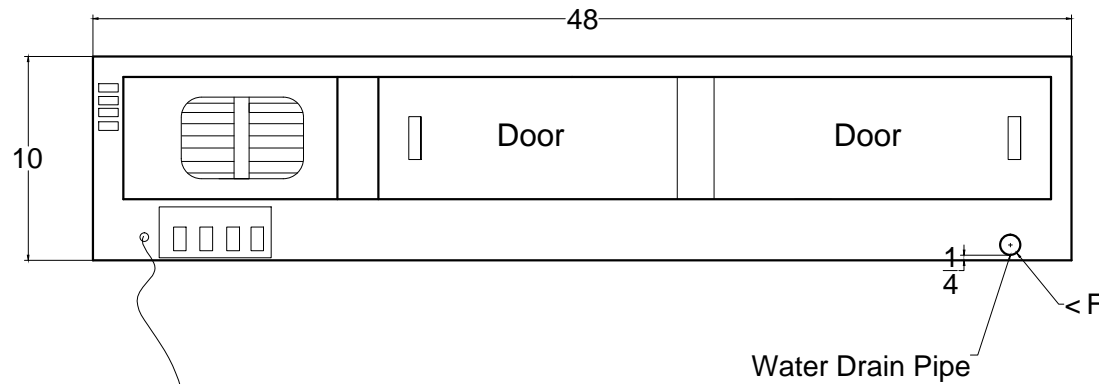

Front view

Right side view

Rear view

Power Line,  
5 foot Long

Water Drain Pipe

Left side view

**GARASU- 4R**

Unit	Inch	Scale	1:1
------	------	-------	-----