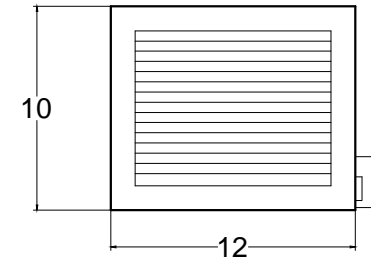

Front view

Right side view

Rear view

Power Line,  
5 foot Long

Water Drain Pipe

Left side view

**GARASU- 4R**

Unit	Inch	Scale	1:1
------	------	-------	-----