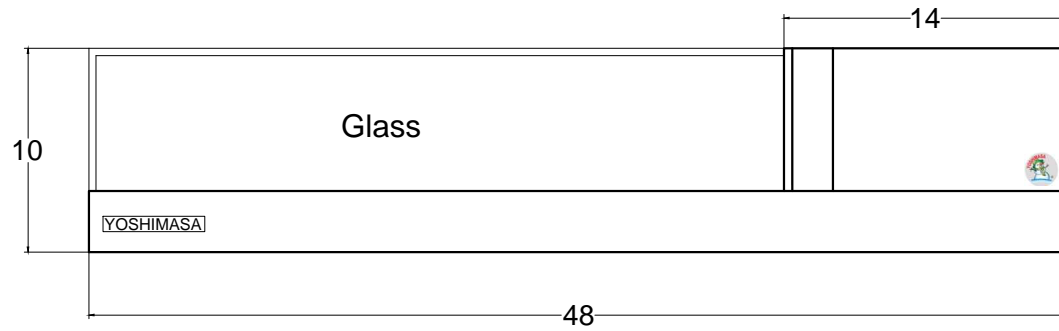

Front view

Right side view

Rear view

Power Line,  
5 foot Long

Water Drain Pipe

Left side view

**GARASU- 4R**

Unit	Inch	Scale	1:1
------	------	-------	-----