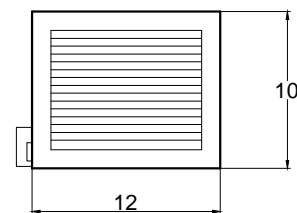

Front view

Right side view

Rear view

Left side view

Power Line,
5 foot Long

GARASU- 5L

Unit	Inch	Scale	1:1
------	------	-------	-----