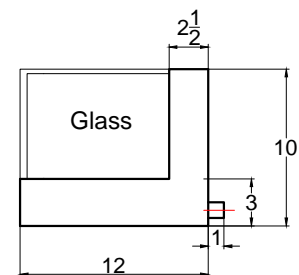

Front view

Right side view

Rear view

Left side view

Power Line,
5 foot Long

GARASU- 5L

Unit	Inch	Scale	1:1
------	------	-------	-----