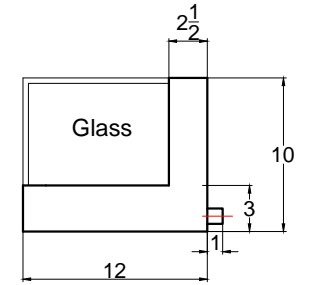

Front view

Right side view

Rear view

Left side view

Power Line,  
5 foot Long

**GARASU- 7L**

Unit	Inch	Scale	1:1
------	------	-------	-----