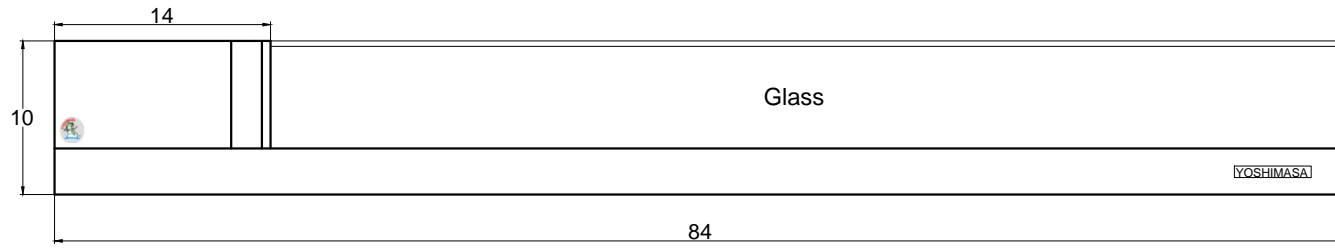

Front view

Right side view

Rear view

Left side view

Power Line,  
5 foot Long

**GARASU- 7L**

Unit	Inch	Scale	1:1
------	------	-------	-----