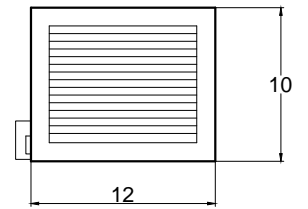

Front view

Right side view

Rear view

Left side view

Power Line,  
5 foot Long

**GARASU- 7L**

Unit	Inch	Scale	1:1
------	------	-------	-----