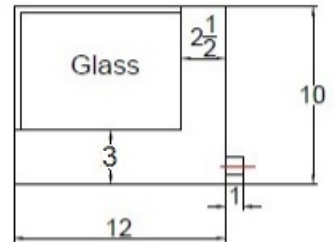

Front view

Right side view

Rear view

Water Drain Pipe

GARASU-OYSTER-3MC

Unit	Inch	Scale	1:1
------	------	-------	-----