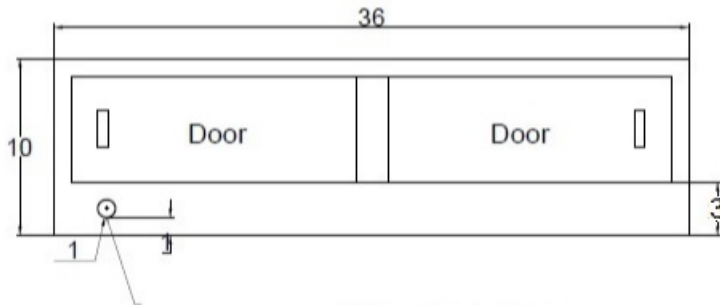

Front view

Right side view

Rear view

Water Drain Pipe

GARASU-OYSTER-3MC

Unit	Inch	Scale	1:1
------	------	-------	-----