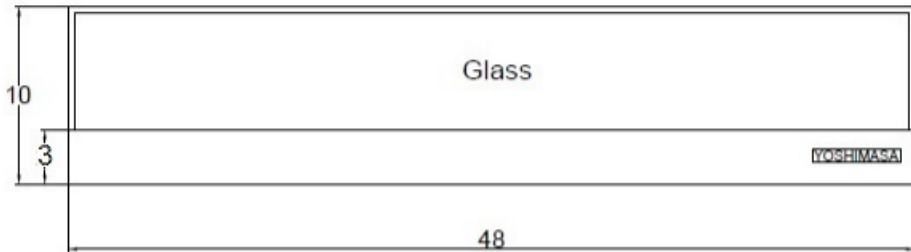

Front view

Right side view

Rear view

GARASU-OYSTER-4MC

Unit

Inch

Scale

1:1