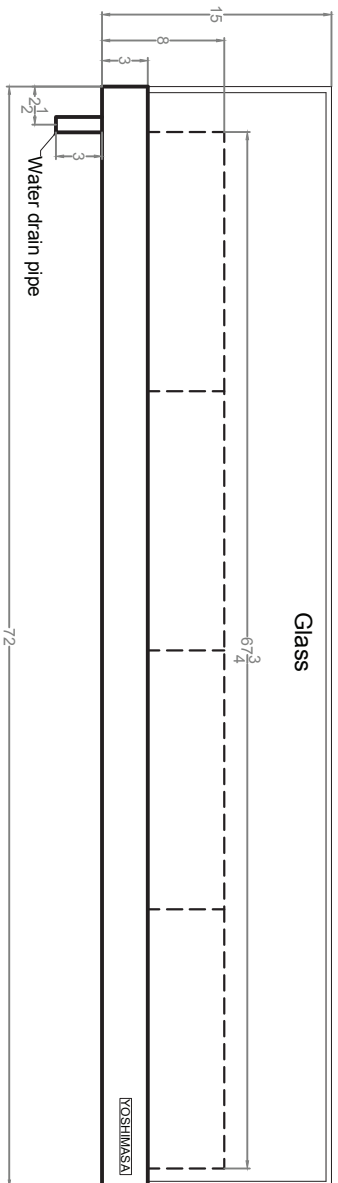

Front view

Left side view

Rear view

Bottom view

| | | | |
|-------------------|------|-------|-----|
| NIDAN-GA6M | | | |
| Unit | Inch | Scale | 1:1 |

5' foot long LED wire with a 12V/5A/DC power adapter