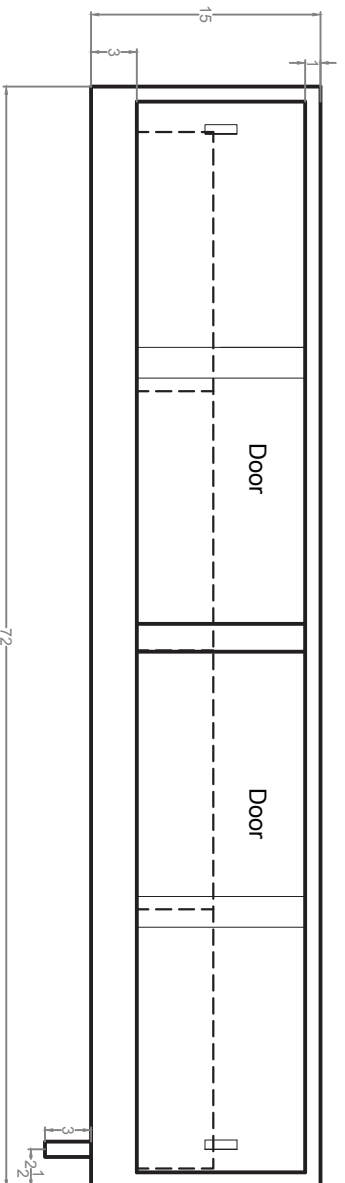

Front view

Left side view

Rear view

Bottom view

| | | | |
|-------------------|------|-------|-----|
| NIDAN-GA6M | | | |
| Unit | Inch | Scale | 1:1 |

5' foot long LED wire with a 12V/5A/DC power adapter