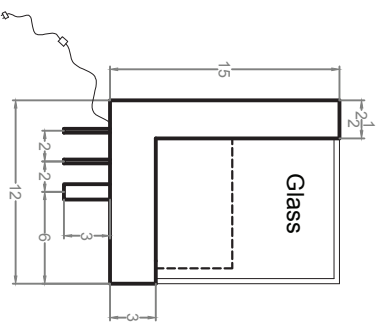

Front view

Left side view

Rear view

Bottom view

| | | | |
|-------------------|------|-------|-----|
| NIDAN-GA6M | | | |
| Unit | Inch | Scale | 1:1 |

5' foot long LED wire with a 12V/5A/DC power adapter