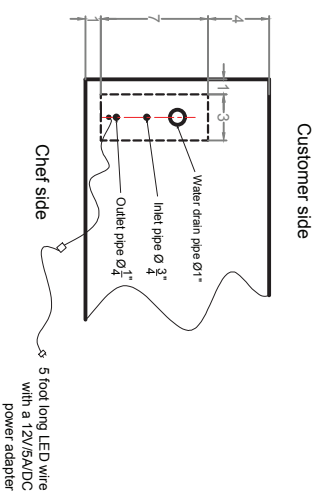

Front view

Left side view

Rear view

Bottom view

| | | | |
|-------------------|------|-------|-----|
| NIDAN-GA6M | | | |
| Unit | Inch | Scale | 1:1 |

5' foot long LED wire with a 12V/5A/DC power adapter