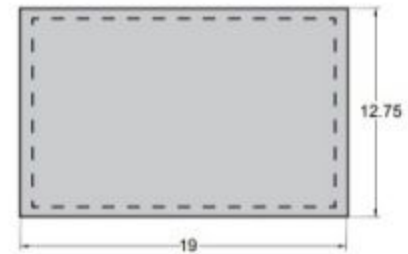

Top view

Section A-A

Front view

Cutout Dimension

SHIKAKU- 3DSC			
Unit	Inch	Scale	1:1