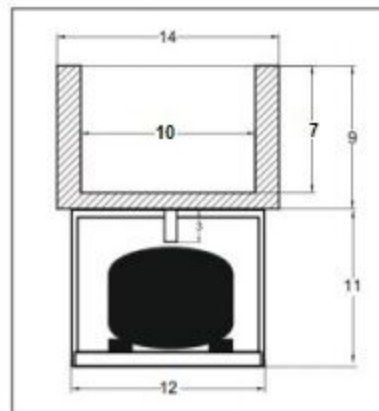

Top view

Section A-A

Front view

Cutout Dimension

SHIKAKU- 4DSC

Unit	Inch	Scale	1:1