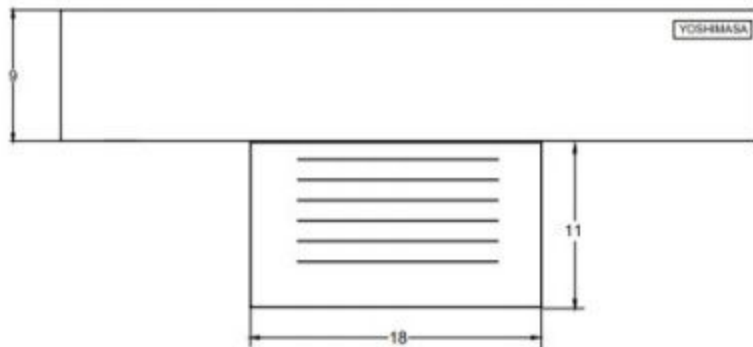

Top view

Section A-A

Front view

Cutout Dimension

SHIKAKU- 4DSC

Unit	Inch	Scale	1:1