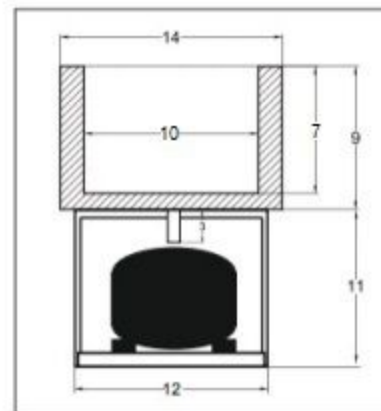

Top view

Section A-A

Front view

Cutout Dimension

SHIKAKU-5DSC

Unit	Inch	Scale	1:1
------	------	-------	-----