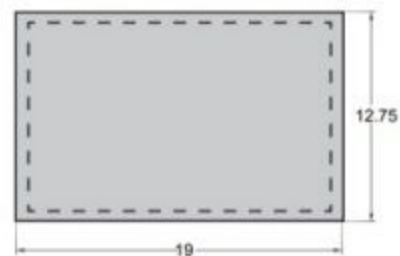

Top view

Section A-A

Front view

Cutout Dimension

SHIKAKU-5DSC

Unit	Inch	Scale	1:1
------	------	-------	-----