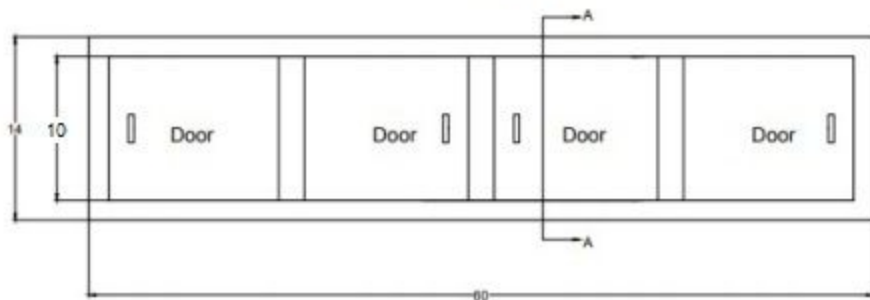

Top view

Section A-A

Front view

Cutout Dimension

SHIKAKU-5DSC

Unit	Inch	Scale	1:1
------	------	-------	-----