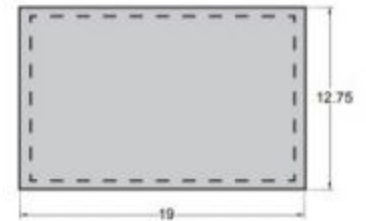

Top view

Section A-A

Front view

Cutout Dimension

SHIKAKU- 6DSC			
Unit	Inch	Scale	1:1