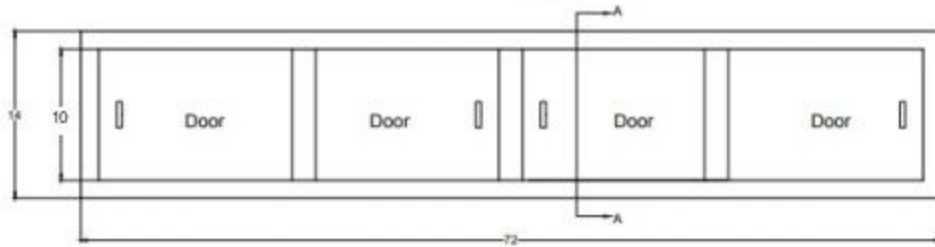

Top view

Section A-A

Front view

Cutout Dimension

SHIKAKU- 6DSC			
Unit	Inch	Scale	1:1