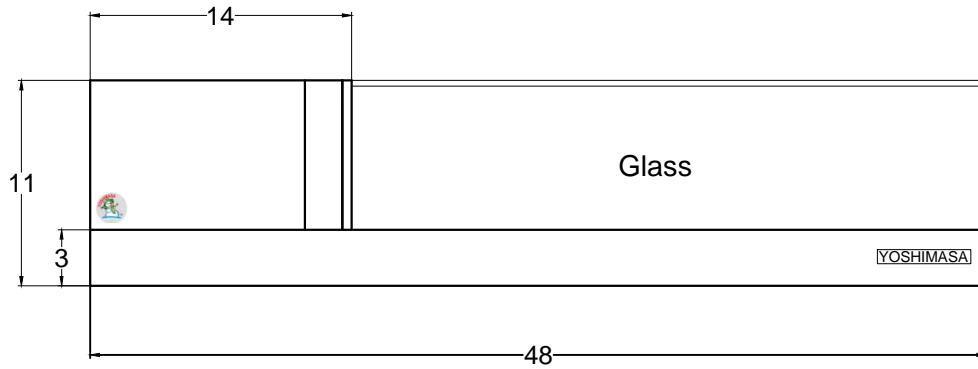

Front view

Right side view

Rear view

Left side view

Power Line,  
5 foot Long

YMSC- 4L

Unit	Inch	Scale	1:1
------	------	-------	-----