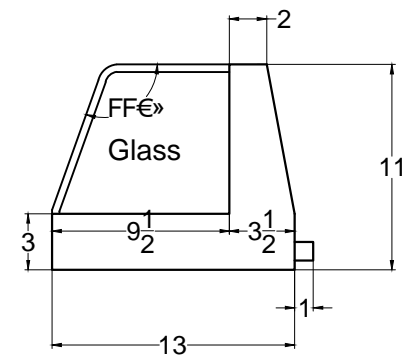

Front view

Right side view

Rear view

Left side view

Power Line,  
5 foot Long

YMSC- 4L

Unit	Inch	Scale	1:1
------	------	-------	-----