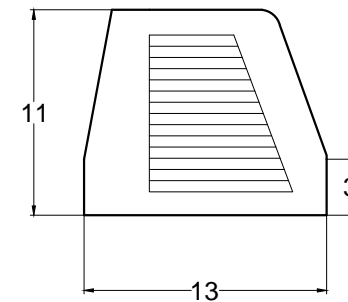

Front view

Right side view

Rear view

Left side view

Power Line,  
5 foot Long

YMSC- 4L

Unit	Inch	Scale	1:1
------	------	-------	-----