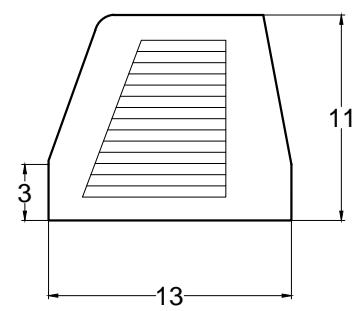

Front view

Right side view

Rear view

Left side view

Power Line,
5 foot Long

Water Drain Pipe

YMSC- 4R			
Unit	Inch	Scale	1:1