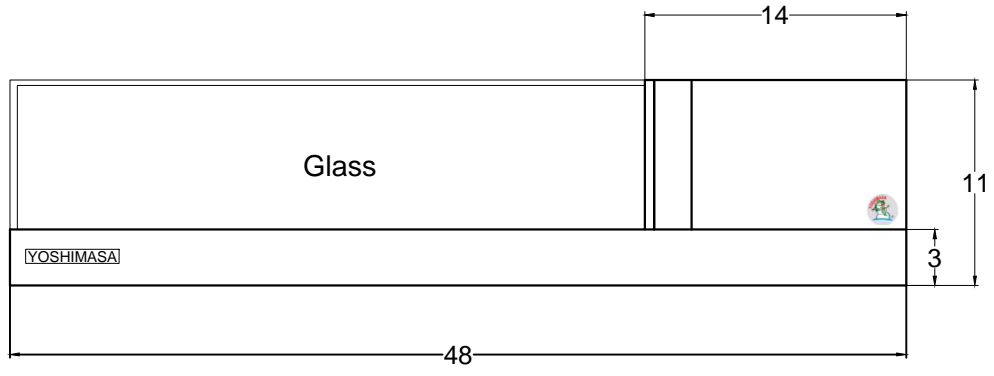

Front view

Right side view

Rear view

Left side view

Power Line,
5 foot Long

Water Drain Pipe

YMSC- 4R			
Unit	Inch	Scale	1:1