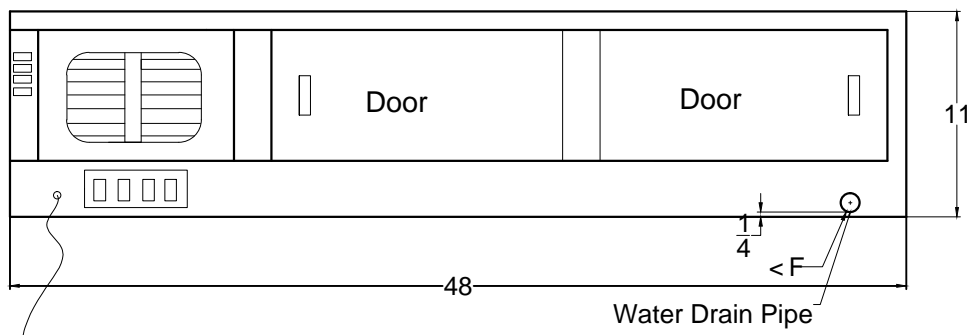

Front view

Right side view

Rear view

Left side view

Power Line,
5 foot Long

Water Drain Pipe

YMSC- 4R			
Unit	Inch	Scale	1:1