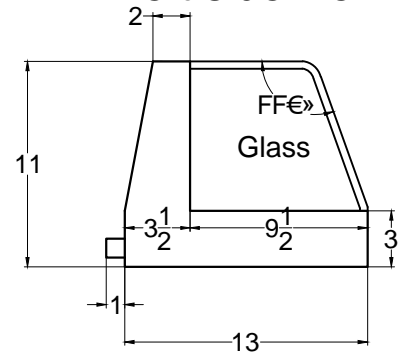

Front view

Right side view

Rear view

Left side view

Power Line,
5 foot Long

Water Drain Pipe

YMSC- 4R			
Unit	Inch	Scale	1:1