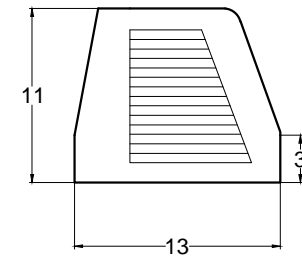

Front view

Right side view

Rear view

Left side view

Power Line,
5 foot Long

YMSC- 6L

Unit	Inch	Scale	1:1
------	------	-------	-----