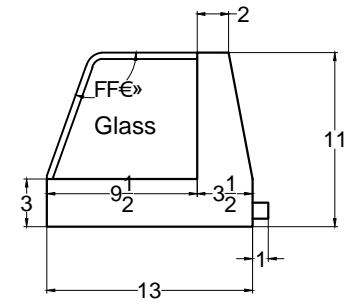

Front view

Right side view

Rear view

Left side view

Power Line,
5 foot Long

YMSC- 6L

Unit	Inch	Scale	1:1
------	------	-------	-----