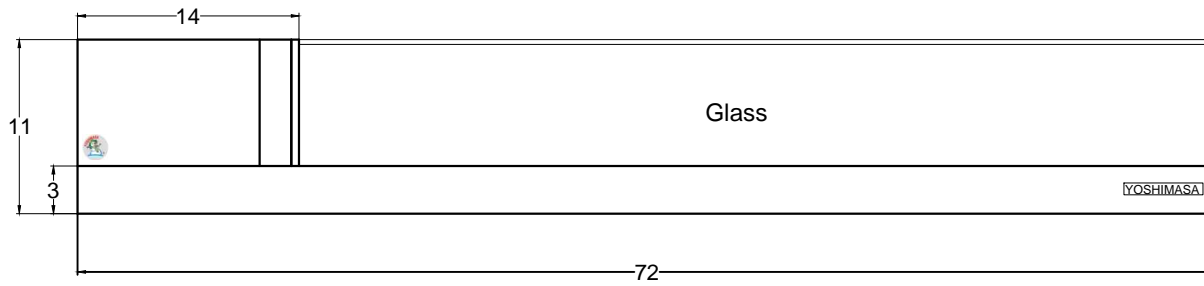

Front view

Right side view

Rear view

Left side view

Power Line,
5 foot Long

YMSC- 6L

Unit	Inch	Scale	1:1
------	------	-------	-----