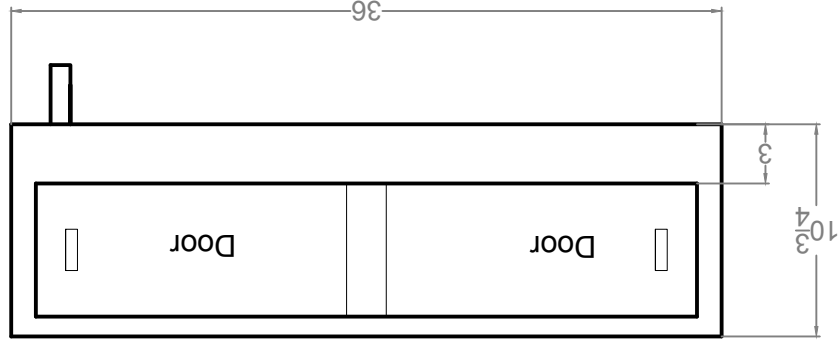

YMSC- 3M		
Unit	Inch	Scale
		1:1

Bottom view

5 foot long LED wire
with a 12V/5A/DC
power adapter