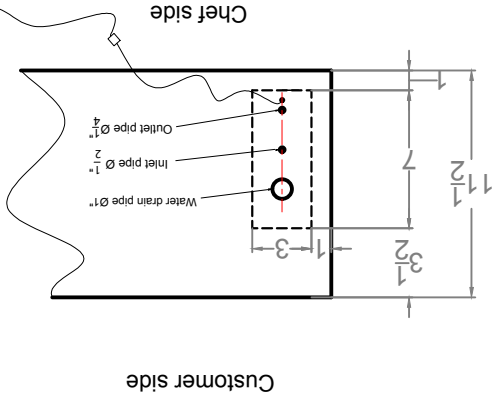

YMSC- 3M		
Unit	Inch	Scale
		1:1

Bottom view

5 foot long LED wire
with a 12V/5A/DC
power adapter