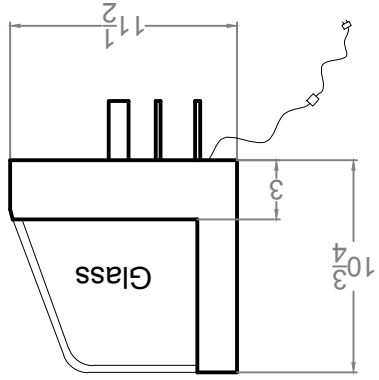

YMSC- 3M		
Unit	Inch	Scale
		1:1

Bottom view

5 foot long LED wire
with a 12V/5A/DC
power adapter